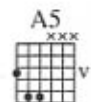

T					
A	1	6	4		:
B	2	6	4		:
B	2	4	2	4	4 7 7 0
B	x	0 0 0 0 0	0 0 0 0 0	0 0 2 0 2 2	0 2 5 5 0

with Rhythm guitar figure 1 *simile*

E C#m B D

1. And it's so good to hear him whispering his wish-
 2. Wake up ba-by to the fact that you're poor-
 3. guitar solo

B5 C#5 D5 B5 D5 C5

— of time. — Time! —
 — es in - side you. — In - side you! —

G5 A5 B5 C#5 D5 B5 D5 C5 G5 A5

— to Coda Θ

B5 G5

I got to pro-lect — it, I — got to keep — it in — my soul. —

B5 G5

I got to pro-lect — it, I — must be - lieve it, it's — my code. —

D.S. al Coda

with Rhythm figure 1 *simile*

⊖ Coda

T	0	0	0	0	0	4	7	7	0	0	0	0	0	4	4	7	7	2	
A	1	1	1	1	1	6	8	8	0	2	5	5	0	0	2	5	5	0	
B	0	x	x	x	x	4	9	9	0	0	0	0	0	2	0	2	5	5	0