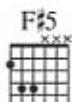

T					
A	1	6	4		:
B	2	6	4		:
B	2	4	2	4	4 7 7 0
B	x	0 0 0 0 0	0 0 0 0 0	0 0 2 0 2 2	0 2 5 5 0

with Rhythm guitar figure 1 *simile*

E C#m B D

1. And it's so good to hear him whispering his wish-
 2. Wake up ba-by to the fact that you're poor-
 3. guitar solo

B5 C#5 D5 B5 D5 C5

— of time. — Time! —
 — es in - side you. — In - side you! —

G5 A5 B5 C#5 D5 B5 D5 C5 G5 A5

— to Coda Θ

B5 G5

I got to pro-lect — it, I — got to keep — it in — my soul. —

B5 G5

I got to pro-lect — it, I — must be - lieve it, it's — my code. —

D.S. al Coda

with Rhythm figure 1 *simile*

⊖ Coda

T	0	0	0	0	0	4	7	7	0	0	0	0	0	4	4	7	7	2	
A	1	1	1	1	1	6	8	8	0	2	5	5	0	0	2	5	5	0	
B	0	x	x	x	x	4	9	9	0	0	0	0	0	2	0	2	5	5	0