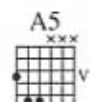

T					
A	1	6	4		:
B	2	6	4		:
B	2	4	2	4	4 7 7 0
B	x	0 0 0 0 0	0 0 0 0 0	0 0 2 0 2 2	0 2 5 5 0

with Rhythm guitar figure 1 *simile*

E C#m B D

1. And it's so good to hear him whispering his wish-
 2. Wake up ba-by to the fact that you're poor-
 3. guitar solo

B5 C#5 D5 B5 D5 C5

— of time. — Time! —
 — es in - side you. — In - side you! —

G5 A5 B5 C#5 D5 B5 D5 C5 G5 A5

— to Coda Θ

B5 G5

I got to pro-lect — it, I — got to keep — it in — my soul. —

B5 G5

I got to pro-lect — it, I — must be - lieve it, it's — my code. —

D.S. al Coda

with Rhythm figure 1 *simile*

⊖ Coda

T	0	0	0	0	0	4	7	7	0	0	0	0	0	4	4	7	7	2	
A	1	1	1	1	1	6	8	8	0	2	5	5	0	0	2	5	5	0	
B	0	x	x	x	x	4	9	9	0	0	0	0	0	2	0	2	5	5	0