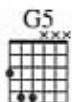

T					
A	1	6	4		:
B	2	6	4		:
B	2	4	2	4	4 7 7 0
B	x	0 0 0 0 0	0 0 0 0 0	0 0 2 0 2 2	0 2 5 5 0

with Rhythm guitar figure 1 *simile*

E C#m B D

1. And it's so good to hear him whispering his wish-
 2. Wake up ba-by to the fact that you're poor-
 3. guitar solo

B D

— sweet lit - tle girl — to have — this love — of mine. —
 — there is no wrong, — you've got — to let — him guide you. —

E C#m B Asus2

— For - ev - er with — me — till the end
 — It's so good — to feel him whis - per - ing his wish -

B5 C#5 D5 B5 D5 C5

— of time. — Time! —
 — es in - side you. — In - side you! —

G5 A5 B5 C#5 D5 B5 D5 C5 G5 A5

— to Coda Θ

B5 G5

I got to pro-lect — it, I — got to keep — it in — my soul. —

B5 G5

I got to pro-lect — it, I — must be - lieve it, it's — my code. —