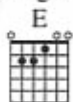

T					
A	1	6	4		:
B	2	6	4		:
B	2	4	2	4	4 7 7 0
B	x	0 0 0 0 0	0 0 0 0 0	0 0 2 0 2 2	0 2 5 5 0

with Rhythm guitar figure 1 *simile*

E C#m B D

1. And it's so good to hear him whispering his wish-
 2. Wake up ba-by to the fact that you're poor-
 3. guitar solo

B D

— sweet lit - tle girl — to have — this love — of mine. —
 — there is no wrong, — you've got — to let — him guide you. —

E C#m B Asus2

— For - ev - er with — me — till the end
 — It's so good — to feel him whis - per - ing his wish -

B5 C#5 D5 B5 D5 C5

— of time. — Time! —
 — es in - side you. — In - side you! —

G5 A5 B5 C#5 D5 B5 D5 C5 G5 A5

— to Coda Θ

B5 G5

I got to pro-lect — it, I — got to keep — it in — my soul. —

B5 G5

I got to pro-lect — it, I — must be - lieve it, it's — my code. —

D.S. al Coda

with Rhythm figure 1 *simile*

⊖ Coda

T	0	0	0	0	0	4	7	7	0	0	0	0	0	4	4	7	7	2	
A	1	1	1	1	1	6	8	8	0	2	5	5	0	0	2	5	5	0	
B	0	x	x	x	x	4	9	9	0	0	0	0	0	2	0	2	5	5	0