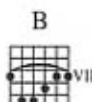

play 4 times

(spoken):

And then I went to the end of it, and the old man, well, he's ready to die. And he said, "Well, Tom, sincerity's the best gimmick. Remember that." And I say, "All right, be sincere, that'll win it?" He said, "That's it. Sincerity and honesty," he said, "will do it. It'll trick'em every time." I said, "Well, sincerity and honesty; I never tried that."

D.S. al Coda

with Rhythm figure 1 *simile*

⊖ Coda

T	0	0	0	0	0	4	7	7	0	0	0	0	0	4	4	7	7	2	
A	1	1	1	1	1	6	8	8	0	2	5	5	0	0	2	5	5	0	
B	0	x	x	x	x	4	9	9	0	0	0	0	0	2	0	2	5	5	0