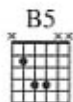

T					
A	1	6	4		:
B	2	6	4		:
B	2	4	2	4	4 7 7 0
B	x	0 0 0 0 0	0 0 0 0 0	0 0 2 0 2 2	0 2 5 5 0

with Rhythm guitar figure 1 *simile*

E C#m B D

1. And it's so good to hear him whispering his wish-
 2. Wake up ba-by to the fact that you're poor-
 3. guitar solo

B D

— sweet lit - tle girl — to have — this love — of mine. —
 — there is no wrong, — you've got — to let — him guide you. —

E C#m B Asus2

— For - ev - er with — me — till the end
 — It's so good — to feel him whis - per - ing his wish -

B5 C#5 D5 B5 D5 C5

— of time. — Time! —
 — es in - side you. — In - side you! —

G5 A5 B5 C#5 D5 B5 D5 C5 G5 A5

— to Coda Θ

B5 G5

I got to pro-lect — it, I — got to keep — it in — my soul. —

B5 G5

I got to pro-lect — it, I — must be - lieve it, it's — my code. —

D.S. al Coda

with Rhythm figure 1 *simile*

⊖ Coda

T	0	0	0	0	0	4	7	7	0	0	0	0	0	4	4	7	7	2	
A	1	1	1	1	1	6	8	8	0	2	5	5	0	0	2	5	5	0	
B	0	x	x	x	x	4	9	9	0	0	0	0	0	2	0	2	5	5	0