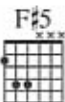

play 4 times

(spoken):

And then I went to the end of it, and the old man, well, he's ready to die. And he said, "Well, Tom, sincerity's the best gimmick. Remember that." And I say, "All right, be sincere, that'll win it?" He said, "That's it. Sincerity and honesty," he said, "will do it. It'll trick'em every time." I said, "Well, sincerity and honesty; I never tried that."