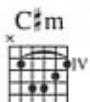

T					
A	1	6	4		:
B	2	6	4		:
B	2	4	2	4	4 7 7 0
B	x	0 0 0 0 0	0 0 0 0 0	0 0 2 0 2 2	0 2 5 5 0

with Rhythm guitar figure 1 *simile*

E C#m B D

1. And it's so good to hear him whispering his wish-
 2. Wake up ba-by to the fact that you're poor-
 3. guitar solo

B D

— sweet lit - tle girl — to have — this love — of mine. —
 — there is no wrong, — you've got — to let — him guide you. —

E C#m B Asus2

— For - ev - er with — me — till the end
 — It's so good — to feel him whis - per - ing his wish -

B5 C#5 D5 B5 D5 C5

— of time. — Time! —
 — es in - side you. — In - side you! —

G5 A5 B5 C#5 D5 B5 D5 C5 G5 A5

— to Coda Θ

B5 G5

I got to pro-lect — it, I — got to keep — it in — my soul. —

B5 G5

I got to pro-lect — it, I — must be - lieve it, it's — my code. —

D.S. al Coda

with Rhythm figure 1 *simile*

⊖ Coda

T	0	0	0	0	0	4	7	7	0	0	0	0	0	4	4	7	7	2	
A	1	1	1	1	1	6	8	8	0	2	5	5	0	0	2	5	5	0	
B	0	x	x	x	x	4	9	9	0	0	0	0	0	2	0	2	5	5	0