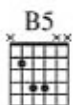

T					
A	1	6	4		:
B	2	6	4		:
B	2	4	2	4	4 7 7 0
B	x	0 0 0 0 0	0 0 0 0 0	0 0 2 0 2 2	0 2 5 5 0

with Rhythm guitar figure 1 *simile*

E C#m B D

1. And it's so good to hear him whispering his wish-
 2. Wake up ba-by to the fact that you're poor-
 3. guitar solo

B D

— sweet lit - tle girl — to have — this love — of mine. —
 — there is no wrong, — you've got — to let — him guide you. —

E C#m B Asus2

— For - ev - er with — me — till the end
 — It's so good — to feel him whis - per - ing his wish -

B5 C#5 D5 B5 D5 C5

— of time. — Time! —
 — es in - side you. — In - side you! —

G5 A5 B5 C#5 D5 B5 D5 C5 G5 A5

— to Coda Θ

B5 G5

I got to pro-lect — it, I — got to keep — it in — my soul. —

B5 G5

I got to pro-lect — it, I — must be - lieve it, it's — my code. —