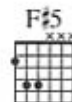

T					
A	1	6	4		:
B	2	6	4		:
B	2	4	2	4	4 7 7 0
B	x	0 0 0 0 0	0 0 0 0 0	0 0 2 0 2 2	0 2 5 5 0

with Rhythm guitar figure 1 *simile*

E C#m B D

1. And it's so good to hear him whispering his wish-
 2. Wake up ba-by to the fact that you're poor-
 3. guitar solo

B5 C#5 D5 B5 D5 C5

— of time. — Time! —
 — es in - side you. — In - side you! —

G5 A5 B5 C#5 D5 B5 D5 C5 G5 A5

— to Coda Θ

B5 G5

I got to pro-lect — it, I — got to keep — it in — my soul. —

B5 G5

I got to pro-lect — it, I — must be - lieve it, it's — my code. —

D.S. al Coda

with Rhythm figure 1 *simile*

⊖ Coda

T	0	0	0	0	0	4	7	7	0	0	0	0	0	4	4	7	7	2	
A	1	1	1	1	1	6	8	8	0	2	5	5	0	0	2	5	5	0	
B	0	x	x	x	x	4	9	9	0	0	0	0	0	2	0	2	5	5	0