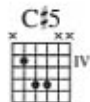

T					
A	1	6	4		:
B	2	6	4		:
B	2	4	2	4	4 7 7 0
B	x	0 0 0 0 0	0 0 0 0 0	0 0 2 0 2 2	0 2 5 5 0

with Rhythm guitar figure 1 *simile*

E C#m B D

1. And it's so good to hear him whispering his wish-
 2. Wake up ba-by to the fact that you're poor-
 3. guitar solo

B D

— sweet lit - tle girl — to have — this love — of mine. —
 — there is no wrong, — you've got — to let — him guide you. —

E C#m B Asus2

— For - ev - er with — me — till the end
 — It's so good — to feel him whis - per - ing his wish -

B5 C#5 D5 B5 D5 C5

— of time. — Time! —
 — es in - side you. — In - side you! —

G5 A5 B5 C#5 D5 B5 D5 C5 G5 A5

— to Coda Θ

B5 G5

I got to pro-lect — it, I — got to keep — it in — my soul. —

B5 G5

I got to pro-lect — it, I — must be - lieve it, it's — my code. —

D.S. al Coda

with Rhythm figure 1 *simile*

⊖ Coda

T	0	0	0	0	0	4	7	7	0	0	0	0	0	4	4	7	7	2	
A	1	1	1	1	1	6	8	8	0	2	5	5	0	0	2	5	5	0	
B	0	x	x	x	x	4	9	9	0	0	0	0	0	2	0	2	5	5	0